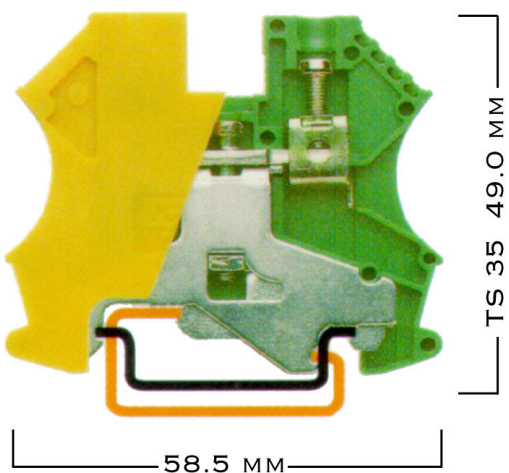

AMERICAN ELECTRICAL, INC.

INDUSTRIAL ELECTRICAL ACCESSORIES

425 SOUTHLAKE BLVD. • SUITE 9-B • RICHMOND, VA 23236 • (804) 379-2899 • FAX: (804) 379-8935

DIN RAIL MOUNTED GROUND BLOCKS

WGT 6

DESCRIPTION	AEI PART NO.	VOLTS V	AMPS A	WIRE SIZE AWG	WIDTH MM
GROUND BLOCK	331 140	600	N/A	26 ... 8	8